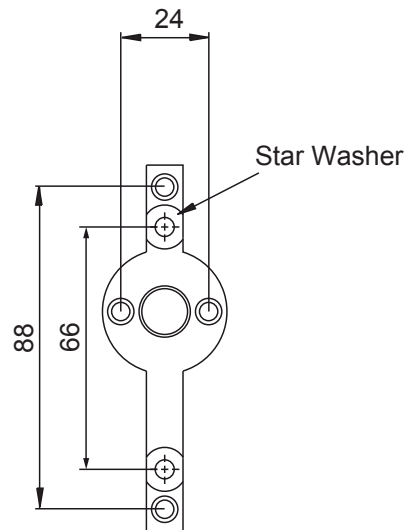

Silver

Nu Victorian Urn Medium Face Fix

Technical Information

Corrosion resistance

Meets the requirements of BS EN 1670:2007 Grade 5 (480 hours)

Material Specification

| | |
|-----------|---|
| Knocker: | High quality Zinc |
| Coatings: | Hardex Chrome, Hardex Satin, Hardex Bronze, Hardex Gold, Hardex Graphite, Antique Black, White, Black and Silver. |

Packaging

Urn Knocker

Individually boxed with fixings and care instructions.
20 knockers in an outer box.

Fixing Bracket

All dimensions are in mm and are nominal.
Fab&Fix reserves the right to change specification without notice.
It is the responsibility of the door manufacturer to ensure that the finished product meets any required safety and performance specification.