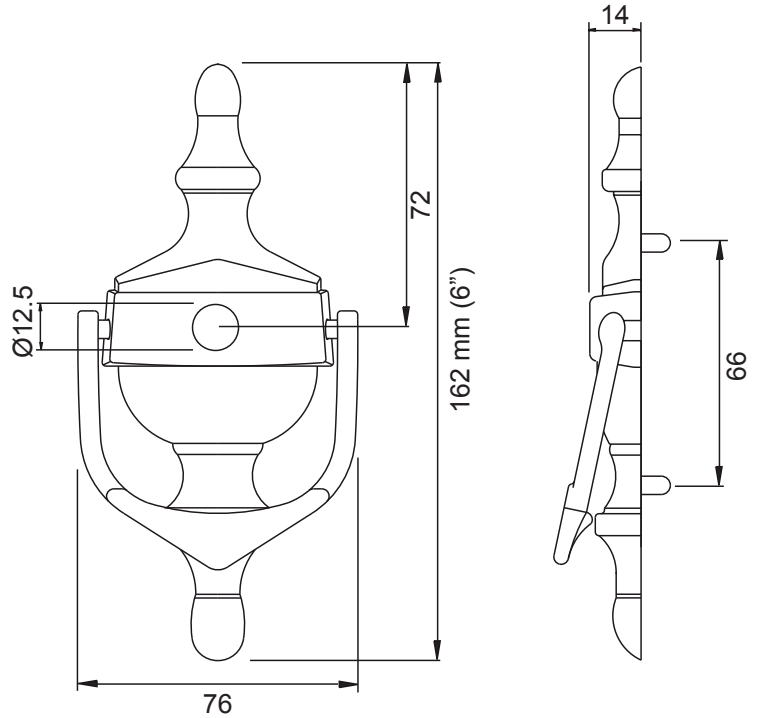

Silver

Nu Victorian Urn Medium Face Fix

Technical Information

Corrosion resistance

Meets the requirements of BS EN 1670:2007 Grade 5 (480 hours)

Material Specification

| | |
|-----------|---|
| Knocker: | High quality Zinc |
| Coatings: | Hardex Chrome, Hardex Satin, Hardex Bronze, Hardex Gold, Hardex Graphite, Antique Black, White, Black and Silver. |

Packaging

Urn Knocker

Individually boxed with fixings and care instructions.
20 knockers in an outer box.

Fixing Bracket

All dimensions are in mm and are nominal.
Fab&Fix reserves the right to change specification without notice.
It is the responsibility of the door manufacturer to ensure that the finished product meets any required safety and performance specification.