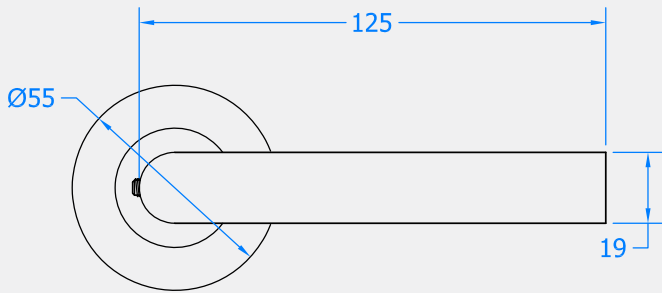

# COASTAL

*Shaping the future.*

MITRE LEVER DOOR HANDLE ON ROUND ROSE

Front Profile

Top Profile

Side Profile

Visit [www.coastal-group.com](http://www.coastal-group.com) for CAD drawings

FINISHES: