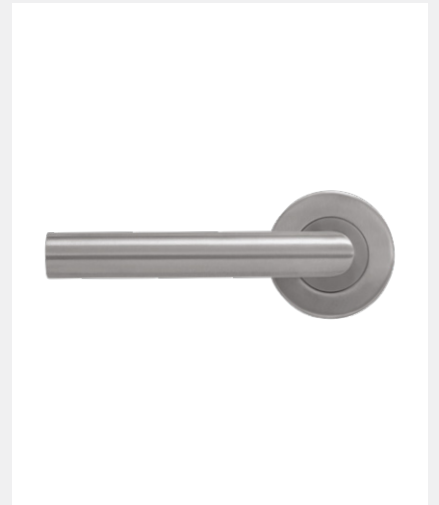

## MITRE LEVER DOOR HANDLE ON ROUND ROSE

Product Code: KM060B

LIT-DC-KM060B

### *316 Marine Grade Stainless Steel Hardware Range*

- Mitre lever on rose provides a modern, contemporary feel
- Fixings concealed behind clip-on round rose
- Manufactured from 316 Marine Grade Stainless Steel
- Ideal for use where corrosion levels are high such as coastal environments and with acidic timber
- Also suitable for multipoint door locks
- Part of a suited range of hardware including matching window handle
- Durability: BS EN 1906:2012, Durability Grade 7 - 200,000 Cycles
- Lifetime guarantee