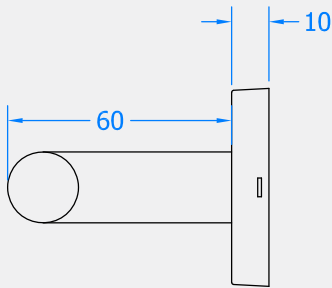

# COASTAL

*Shaping the future.*

MITRE LEVER DOOR HANDLE ON ROUND ROSE

Front Profile

Top Profile

Side Profile

Visit [www.coastal-group.com](http://www.coastal-group.com) for CAD drawings

FINISHES: