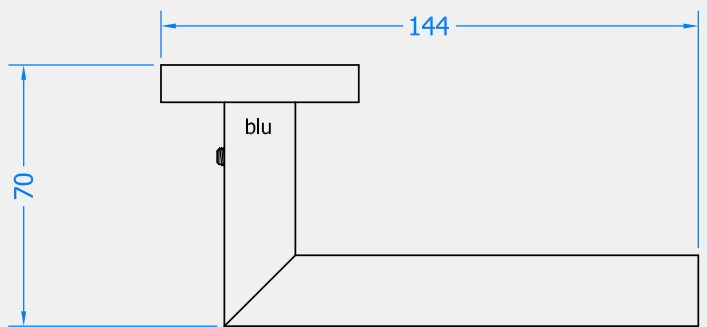

# COASTAL

*Shaping the future.*

MITRE LEVER DOOR HANDLE ON ROUND ROSE

Front Profile

Top Profile

Side Profile

Visit [www.coastal-group.com](http://www.coastal-group.com) for CAD drawings

FINISHES: