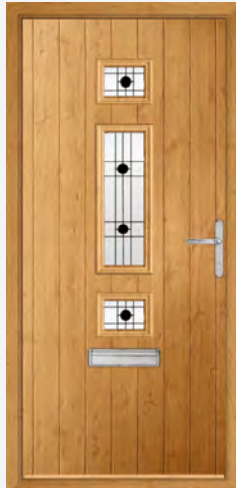

Esk
Irish Oak / Harmony