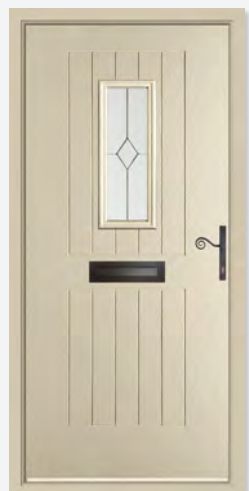

Malvern
Claystone / Fabian