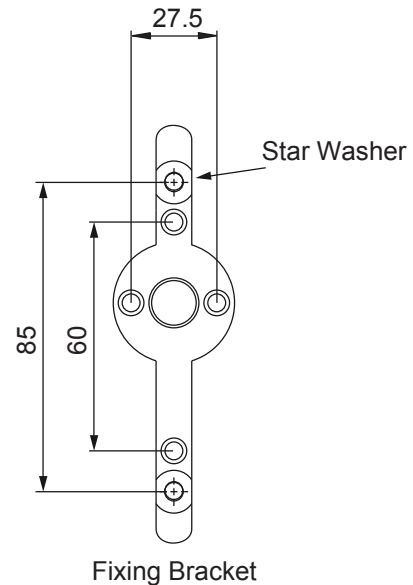

#### Urn Knocker

Individually boxed with fixings and care instructions.  
20 knockers in an outer box.

All dimensions are in mm and are nominal.  
Fab&Fix reserves the right to change specification without notice.  
It is the responsibility of the door manufacturer to ensure that the finished product meets any required safety and performance specification.