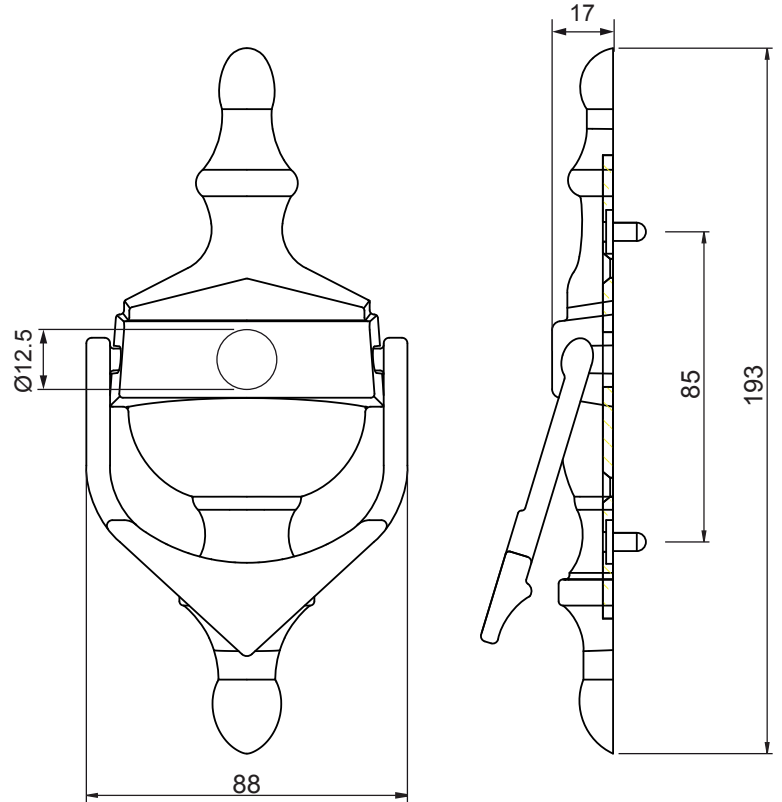

#### Urn Knocker

Individually boxed with fixings and care instructions.  
20 knockers in an outer box.

All dimensions are in mm and are nominal.  
Fab&Fix reserves the right to change specification without notice.  
It is the responsibility of the door manufacturer to ensure that the finished product meets any required safety and performance specification.