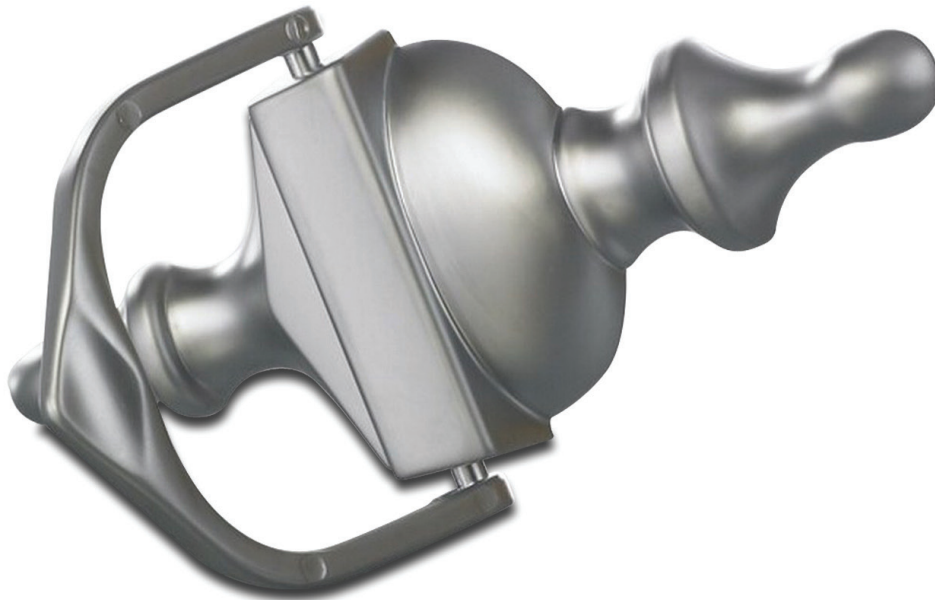

### Nu Victorian Urn Large Face Fix

#### Features

- Large 8" door knocker**  
 Striking finish to any door
- Patented face fixing plate works with all major door materials**  
 Easy installation; no need to use fixing bolts or to drill through the door (unless using optional viewer)
- Available with or without door viewer aperture**  
 Options to neatly conceal the door viewer
- Wide range of viewers and extensions available**  
 Cater for all major door depths

Antique Black

Silver