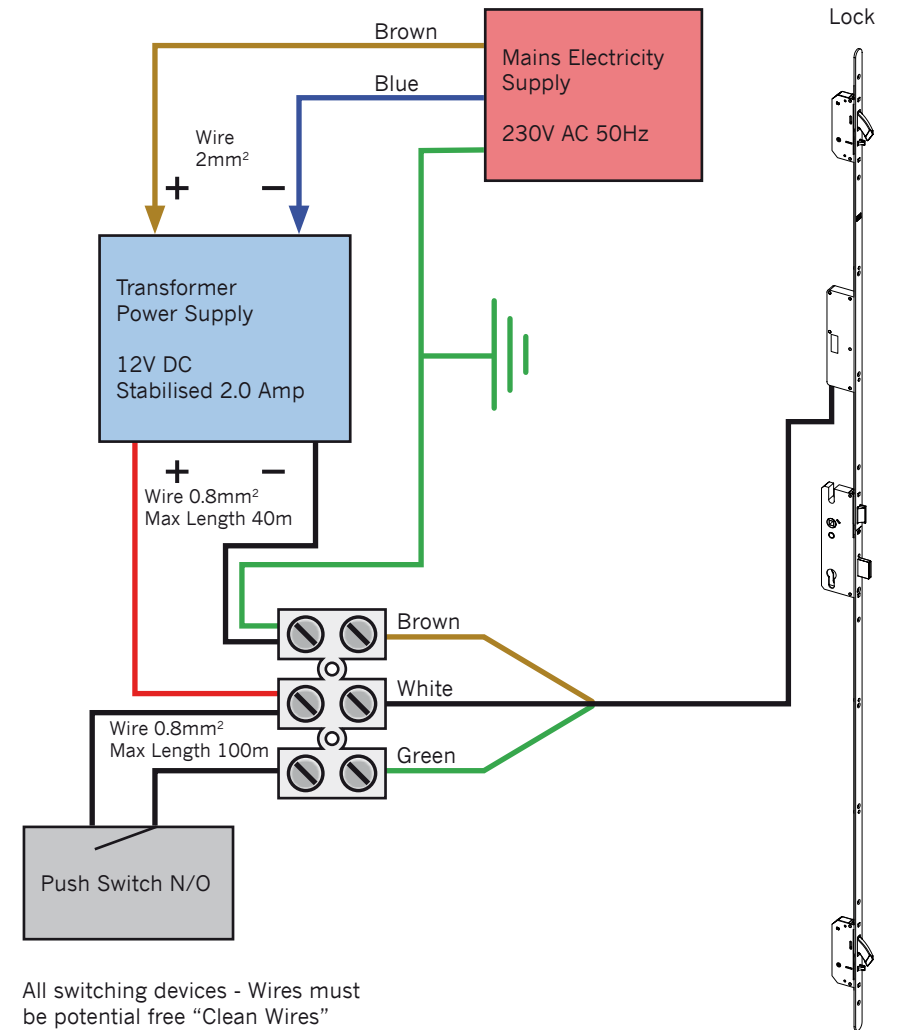

blueMatic EAV

Wiring Options

Winkhaus UK Ltd

2950 Kettering Parkway, Kettering,
Northants NN15 6XZ
Tel: +44 (0)1536 316000
Fax: +44 (0)1536 416516

www.winkhaus.co.uk
email: enquiries@winkhaus.co.uk

EAV Entrance Door Lock Wiring diagram for Access Control

EAV Entrance Door Lock Wiring diagram for Push Switch

All switching devices - Wires must be potential free "Clean Wires"