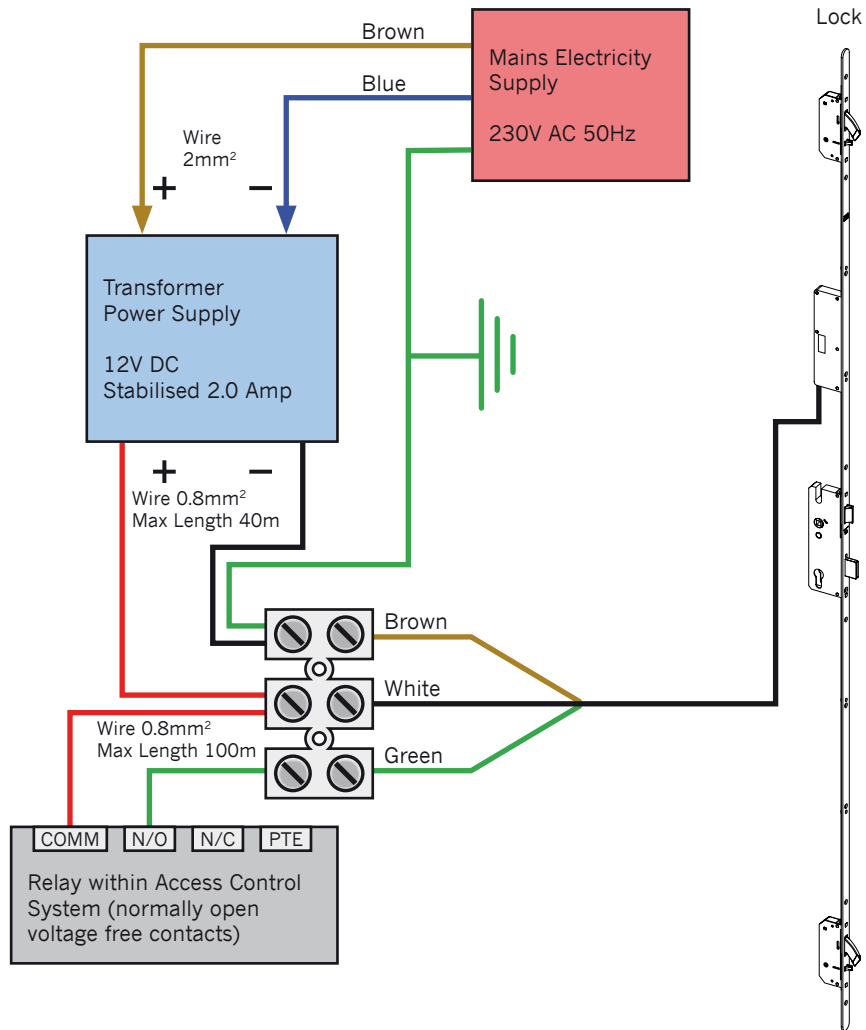

EAV Entrance Door Lock Wiring diagram for Push Switch

All switching devices - Wires must be potential free "Clean Wires"