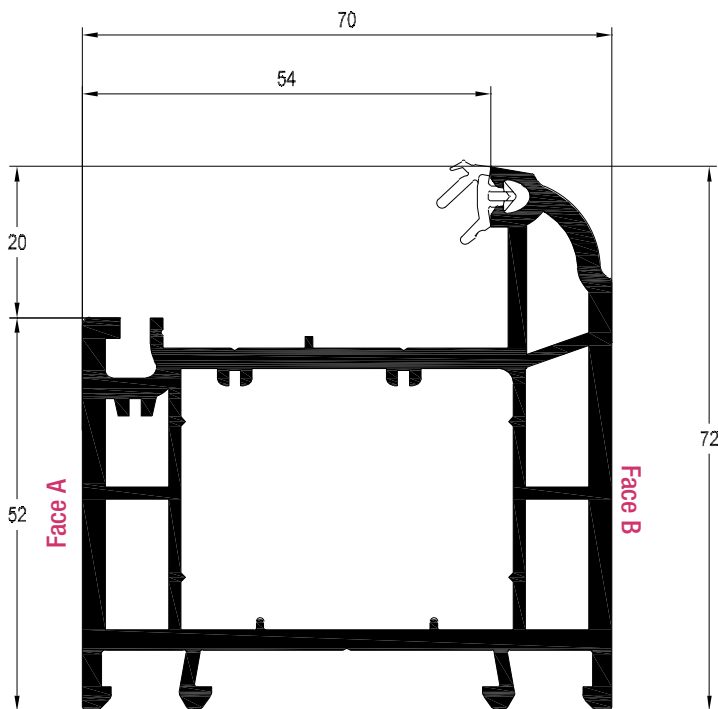

REHAU TOTAL70s

OUTER FRAMES

Casement Universal Outer Frame 72mm (5 Chamber)

White Profile Art. No. 546435

Laminated Profile Art. No. 586435

	216393
	1.5mm
lx	1.44
ly	2.0

216393 - 25 x 31

Casement Universal Outer Frame 72mm

White Profile Art. No. 546655

Laminated Profile Art. No. 576655

	261958	249848	200327
	1.5mm	1mm	1.5mm
lx	4.87	3.45	3.98
ly	2.93	1.75	2.56

261958 - 42 x 30

249848 - 42 x 30

200327 - 42 x 30 x 30 x 18