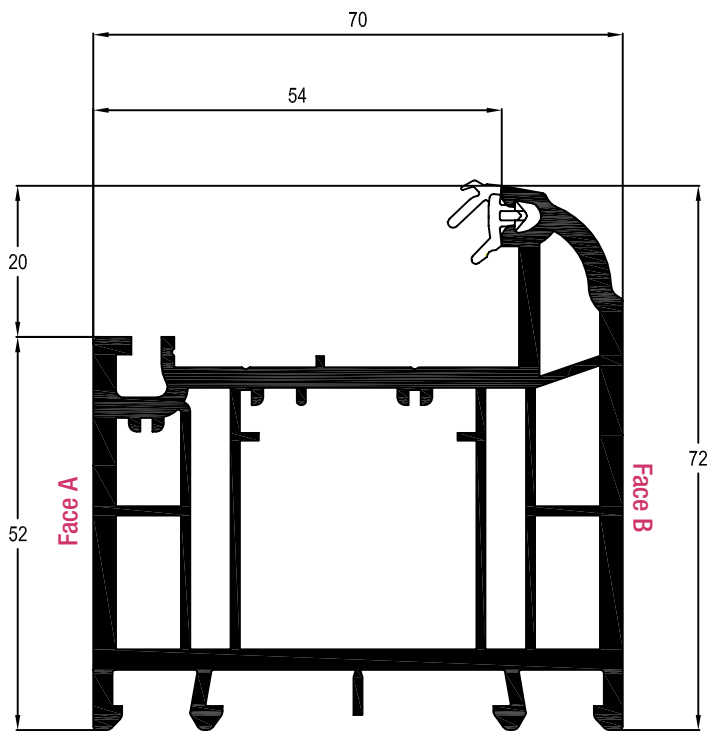

REHAU TOTAL70s

OUTER FRAMES

Casement Universal Outer Frame 72mm (5 Chamber)

White Profile Art. No. 546435

Laminated Profile Art. No. 586435

	216393
	1.5mm
lx	1.44
ly	2.0

216393 - 25 x 31

Casement Universal Outer Frame 72mm

White Profile Art. No. 546655

Laminated Profile Art. No. 576655

	261958	249848	200327
	1.5mm	1mm	1.5mm
lx	4.87	3.45	3.98
ly	2.93	1.75	2.56

261958 - 42 x 30

249848 - 42 x 30

200327 - 42 x 30 x 30 x 18