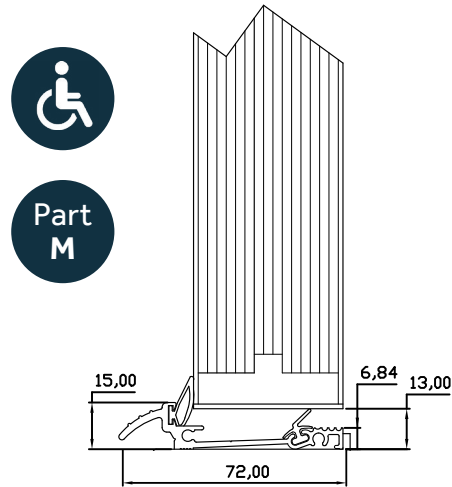

THRESHOLD OPTIONS

MDS25

Macclex

52mm PVC

72mm PVC

MDS70