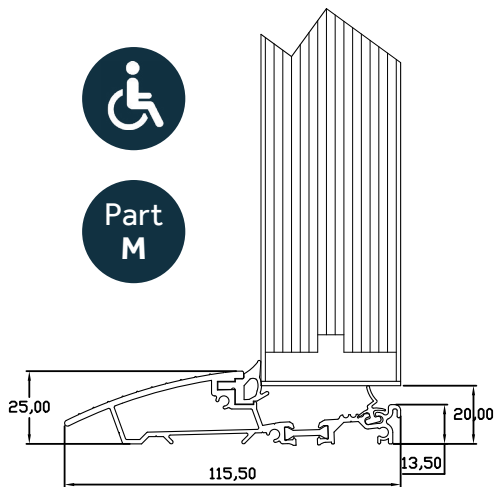

THRESHOLD OPTIONS

MDS25

Macclex

52mm PVC

72mm PVC

MDS70