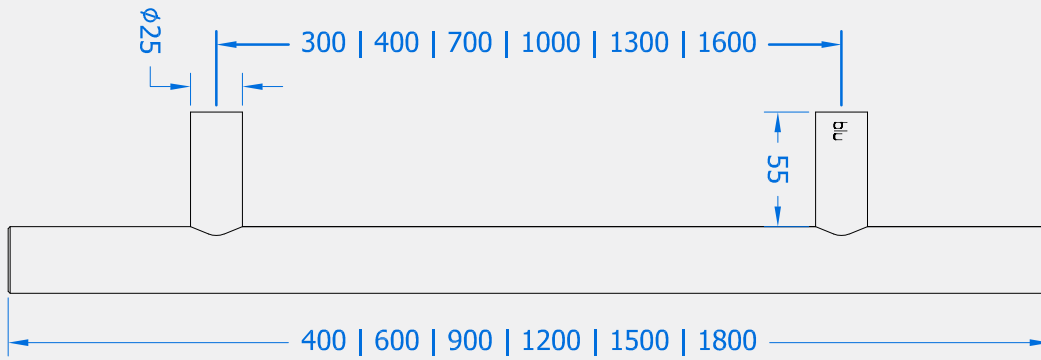

## *316 Marine Grade Stainless Steel Hardware Range*

- Finest quality inline round 'T' bar pull handle
- Heavy duty 1.5mm stainless steel wall thickness for a superior feel & increased tensile strength
- Handle ends are CNC machined for a precision engineered consistent finish
- Part of a suited range of door & window hardware
- Designed with no middle stem to avoid conflicting with locking mechanism
- Manufactured from 316 Marine Grade Stainless Steel
- Ideal for use where corrosion levels are high, such as coastal environments and in acidic timber
- Lifetime guarantee

# COASTAL

*Shaping the future.*

INLINE ROUND 'T' BAR PULL HANDLE

Side Profile

Top Profile

Visit [www.coastal-group.com](http://www.coastal-group.com) for CAD drawings

FINISHES:

SSS

Satin Stainless Steel

PART NUMBER	PRODUCT DESCRIPTION	FINISH	UNITS
HAB2-400-BB-SSS	400mm 'T' bar, back to back fix	SSS	Pair
HAB2-600-BB-SSS	600mm 'T' bar, back to back fix	SSS	Pair
HAB2-600-BF-SSS	600mm 'T' bar, bolt fix	SSS	Each
HAB2-600-SF-SSS	600mm 'T' bar, secret fix	SSS	Each
HAB2-900-BB-SSS	900mm 'T' bar, back to back fix	SSS	Pair
HAB2-900-BF-SSS	900mm 'T' bar, bolt fix	SSS	Each
HAB2-900-SF-SSS	900mm 'T' bar, secret fix	SSS	Each
HAB2-1200-BB-SSS	1200mm 'T' bar, back to back fix	SSS	Pair
HAB2-1200-BF-SSS	1200mm 'T' bar, bolt fix	SSS	Each
HAB2-1200-SF-SSS	1200mm 'T' bar, secret fix	SSS	Each
HAB2-1500-BB-SSS	1500mm, 'T' bar, back to back fix	SSS	Pair
HAB2-1500-BF-SSS	1500mm, 'T' bar, bolt fix	SSS	Each
HAB2-1500-SF-SSS	1500mm, 'T' bar, secret fix	SSS	Each
HAB2-1800-BB-SSS	1800mm, 'T' bar, back to back fix	SSS	Pair
HAB2-1800-BF-SSS	1800mm, 'T' bar, bolt fix	SSS	Each
HAB2-1800-SF-SSS	1800mm, 'T' bar, secret fix	SSS	Each