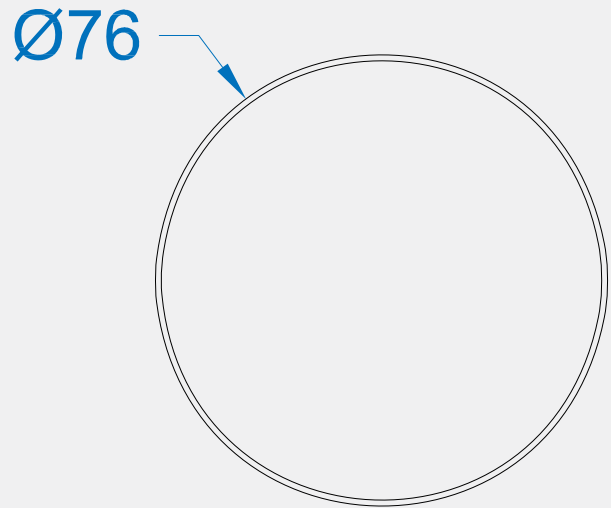

Front Profile

Visit www.coastal-group.com for CAD drawings

FINISHES:

SSS

Satin Stainless Steel

PART NUMBER	PRODUCT DESCRIPTION	FINISH	UNITS
KM150-SSS	Fixed round door knob	SSS	Each

COASTAL

Shaping the future.