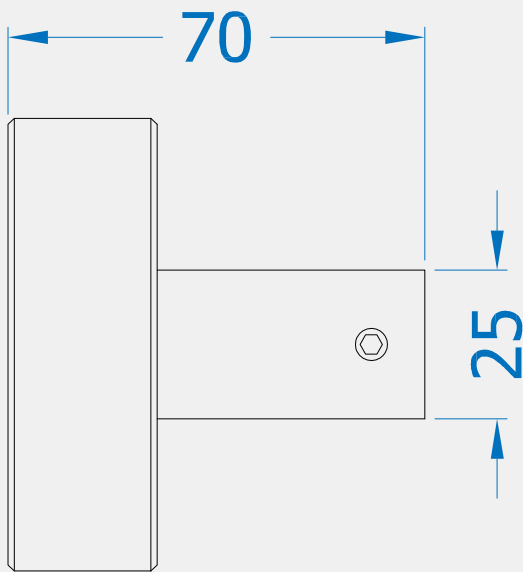

Side Profile